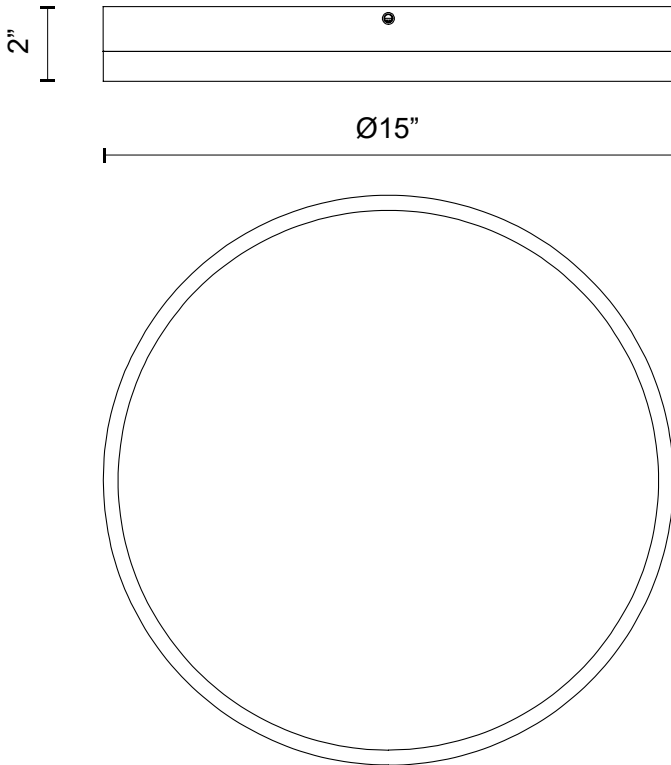

## ADELAIDE FM554215

FIXTURE DIMENSIONS	D15" x H2"
LIGHT SOURCE	AC LED
WATTAGE	38W
TOTAL LUMENS	3060lm
DELIVERED LUMENS	1725lm*
VOLTAGE	120V
COLOR TEMPERATURE	3000K
CRI (RA)	90CRI
DIMMABLE	Yes, ELV Dimmer (Not Included)
GLASS DETAILS	Frosted Glass
MATERIAL	Glass; Steel;
INSTALL OPTIONS	All Orientation; Ceiling and Wall;
LOCATION	Dry
PAINT FINISH	AG01; MB01; WH01;

[ D - Diameter, L - Length, W - Width, H - Height, E - Extension ]